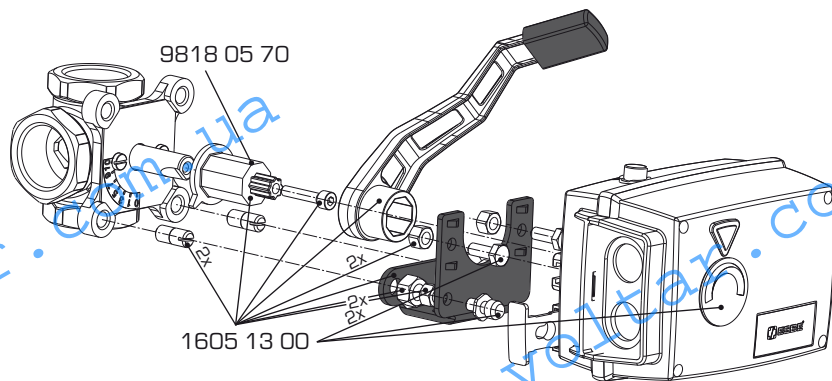

ROTARY ACTUATORS

SPARE PARTS

SPARE PARTS SERIES ARA600

SERIES ARA600

Art.No.	Reference	Designation	Note
1600 04 00	ARA802	ESBE ARA802 Adaptor kit ESBE valves series MG, G, F, BIV, T, TM, H, HG	
1600 05 00	ARA803	ESBE ARA803 Adaptor kit ESBE valves series VRG, VRB, MG, G, F, BIV, T, TM, H, HG	
1620 08 00	ARA804	ESBE ARA804 Cable hatch ARA600	
1705 06 00	ARA902	ESBE ARA902 Knob ARA600	

SPARE PARTS SERIES 60

SERIES 60

Art.No.	Reference	Designation	Note
1600 01 00	600	Adaptor kit ESBE valves series MG, G, F, BIV, T, TM, H, HG	
9808 06 90		Shaft coupling series 60	

SPARE PARTS SERIES 90

SERIES 90

Art.No.	Reference	Designation	Note
1605 33 00	VRG801	Adaptor kit ESBE valves series VRG, VRB	
1605 13 00	900	Adaptor kit ESBE valves series MG, G, F, BIV, T, TM, H, HG	
9818 05 70	MTS900	Shaft coupling series 90	