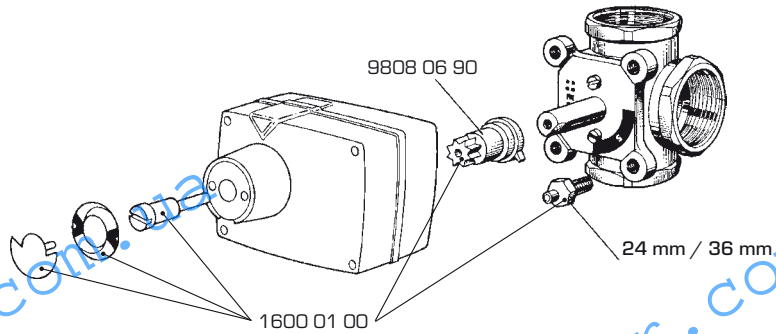

ROTARY ACTUATORS

SPARE PARTS

SPARE PARTS SERIES ARA600

SERIES ARA600

Art.No.	Reference	Designation	Note
1600 04 00	ARA802	ESBE ARA802 Adaptor kit ESBE valves series MG, G, F, BIV, T, TM, H, HG	
1600 05 00	ARA803	ESBE ARA803 Adaptor kit ESBE valves series VRG, VRB, MG, G, F, BIV, T, TM, H, HG	
1620 08 00	ARA804	ESBE ARA804 Cable hatch ARA600	
1705 06 00	ARA902	ESBE ARA902 Knob ARA600	

SPARE PARTS SERIES 60

SERIES 60

Art.No.	Reference	Designation	Note
1600 01 00	600	Adaptor kit ESBE valves series MG, G, F, BIV, T, TM, H, HG	
9808 06 90		Shaft coupling series 60	

SPARE PARTS SERIES 90

SERIES 90

Art.No.	Reference	Designation	Note
1605 33 00	VRG801	Adaptor kit ESBE valves series VRG, VRB	
1605 13 00	900	Adaptor kit ESBE valves series MG, G, F, BIV, T, TM, H, HG	
9818 05 70	MTS900	Shaft coupling series 90	