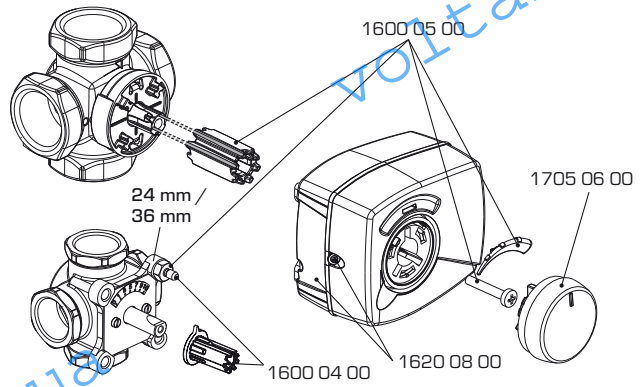

ROTARY ACTUATORS

SPARE PARTS

SPARE PARTS SERIES ARA600

SERIES ARA600

Art.No.	Reference	Designation	Note
1600 04 00	ARA802	ESBE ARA802 Adaptor kit ESBE valves series MG, G, F, BIV, T, TM, H, HG	
1600 05 00	ARA803	ESBE ARA803 Adaptor kit ESBE valves series VRG, VRB, MG, G, F, BIV, T, TM, H, HG	
1620 08 00	ARA804	ESBE ARA804 Cable hatch ARA600	
1705 06 00	ARA902	ESBE ARA902 Knob ARA600	

SPARE PARTS SERIES 60

SERIES 60

Art.No.	Reference	Designation	Note
1600 01 00	600	Adaptor kit ESBE valves series MG, G, F, BIV, T, TM, H, HG	
9808 06 90		Shaft coupling series 60	

SPARE PARTS SERIES 90

SERIES 90

Art.No.	Reference	Designation	Note
1605 33 00	VRG801	Adaptor kit ESBE valves series VRG, VRB	
1605 13 00	900	Adaptor kit ESBE valves series MG, G, F, BIV, T, TM, H, HG	
9818 05 70	MTS900	Shaft coupling series 90	