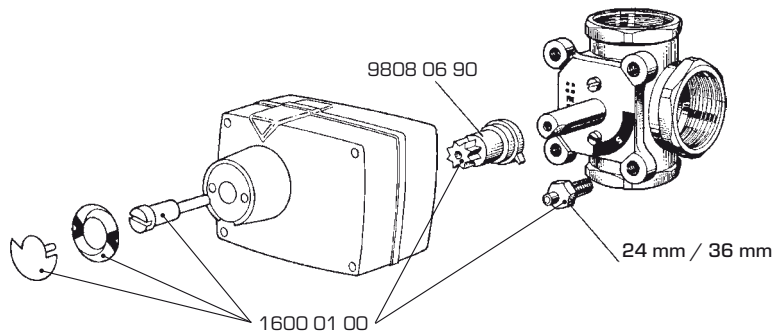

ROTARY ACTUATORS

SPARE PARTS

SPARE PARTS SERIES ARA600

SERIES ARA600

Art.No.	Reference	Designation	Note
1600 04 00	ARA802	ESBE ARA802 Adaptor kit ESBE valves series MG, G, F, BIV, T, TM, H, HG	
1600 05 00	ARA803	ESBE ARA803 Adaptor kit ESBE valves series VRG, VRB, MG, G, F, BIV, T, TM, H, HG	
1620 08 00	ARA804	ESBE ARA804 Cable hatch ARA600	
1705 06 00	ARA902	ESBE ARA902 Knob ARA600	

SPARE PARTS SERIES 60

SERIES 60

Art.No.	Reference	Designation	Note
1600 01 00	600	Adaptor kit ESBE valves series MG, G, F, BIV, T, TM, H, HG	
9808 06 90		Shaft coupling series 60	

SPARE PARTS SERIES 90

SERIES 90

Art.No.	Reference	Designation	Note
1605 33 00	VRG801	Adaptor kit ESBE valves series VRG, VRB	
1605 13 00	900	Adaptor kit ESBE valves series MG, G, F, BIV, T, TM, H, HG	
9818 05 70	MTS900	Shaft coupling series 90	