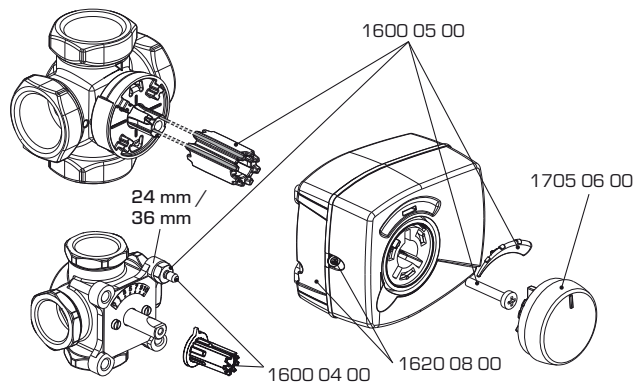

ROTARY ACTUATORS

SPARE PARTS

SPARE PARTS SERIES ARA600

SERIES ARA600

Art.No.	Reference	Designation	Note
1600 04 00	ARA802	ESBE ARA802 Adaptor kit ESBE valves series MG, G, F, BIV, T, TM, H, HG	
1600 05 00	ARA803	ESBE ARA803 Adaptor kit ESBE valves series VRG, VRB, MG, G, F, BIV, T, TM, H, HG	
1620 08 00	ARA804	ESBE ARA804 Cable hatch ARA600	
1705 06 00	ARA902	ESBE ARA902 Knob ARA600	

SPARE PARTS SERIES 60

SERIES 60

Art.No.	Reference	Designation	Note
1600 01 00	600	Adaptor kit ESBE valves series MG, G, F, BIV, T, TM, H, HG	
9808 06 90		Shaft coupling series 60	

SPARE PARTS SERIES 90

SERIES 90