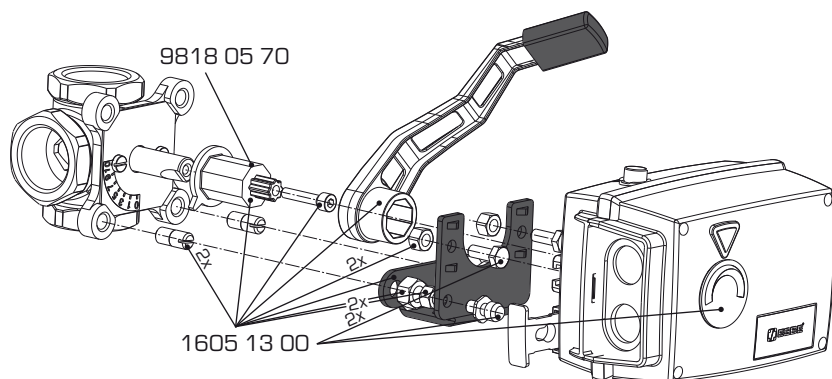

ROTARY ACTUATORS

SPARE PARTS

SPARE PARTS SERIES ARA600

SERIES ARA600

Art.No.	Reference	Designation	Note
1600 04 00	ARA802	ESBE ARA802 Adaptor kit ESBE valves series MG, G, F, BIV, T, TM, H, HG	
1600 05 00	ARA803	ESBE ARA803 Adaptor kit ESBE valves series VRG, VRB, MG, G, F, BIV, T, TM, H, HG	
1620 08 00	ARA804	ESBE ARA804 Cable hatch ARA600	
1705 06 00	ARA902	ESBE ARA902 Knob ARA600	

SPARE PARTS SERIES 60

SERIES 60

Art.No.	Reference	Designation	Note
1600 01 00	600	Adaptor kit ESBE valves series MG, G, F, BIV, T, TM, H, HG	
9808 06 90		Shaft coupling series 60	

SPARE PARTS SERIES 90

SERIES 90

Art.No.	Reference	Designation	Note
1605 33 00	VRG801	Adaptor kit ESBE valves series VRG, VRB	
1605 13 00	900	Adaptor kit ESBE valves series MG, G, F, BIV, T, TM, H, HG	
9818 05 70	MTS900	Shaft coupling series 90	