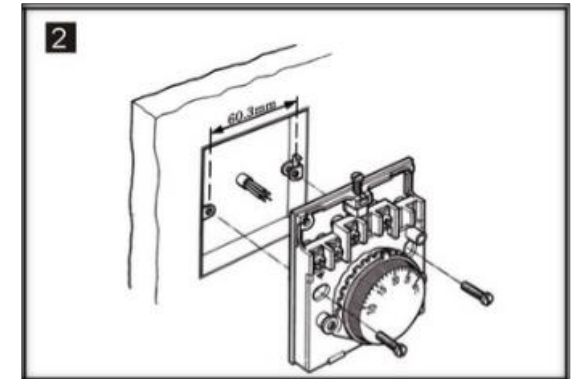

Installing

It is recommended to install device according to the following points: