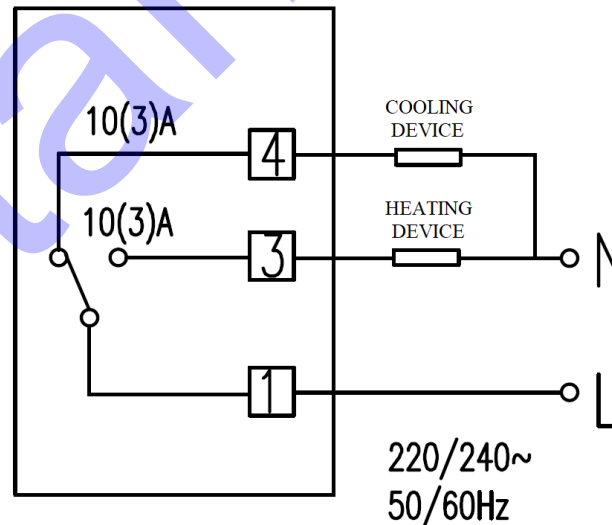

Wiring diagram