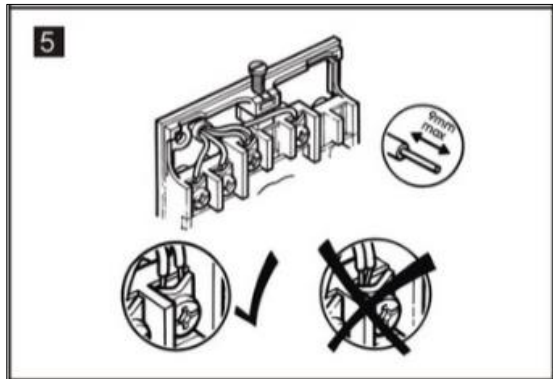

⚠ WARNING: Please arrange the professional technician to install this product according to installation drawing and instruction.

RISK OF ELECTRICAL SHOCK: Disconnect power supply before making electrical connection. Contact with components carrying hazardous voltage can cause electrical shock and may result in severe personal injury or death.