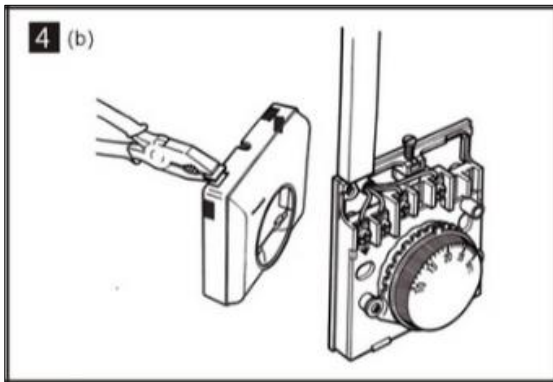

⚠ WARNING: Please arrange the professional technician to install this product according to installation drawing and instruction.

RISK OF ELECTRICAL SHOCK: Disconnect power supply before making electrical connection. Contact with components carrying hazardous voltage can cause electrical shock and may result in severe personal injury or death.