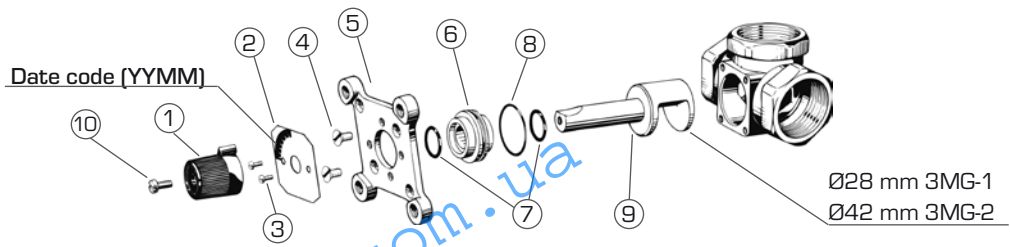

SPARE PARTS

SERIES 3MG AND 3HG

Pos. Applies to Art.No.	Applies to Valve type	up to (YYMM)	1 Handle knob/Lever	1 - 10 Interior complete	6 - 8 Jointing set
1100 01 00 1100 02 00 1100 03 00 1100 04 00 1100 05 00 1100 07 00 1100 11 00 1100 16 00 1100 21 00 1100 23 00	3MG15 - 3MG28		1700 75 00	1700 24 00	1700 06 00
1100 24 00 1100 27 00	3MG25-12, 3MG32-18		1700 75 00	1700 25 00	1700 06 00
1135 05 00 1135 12 00	3HG25		1700 75 00	1700 43 00	1700 06 00