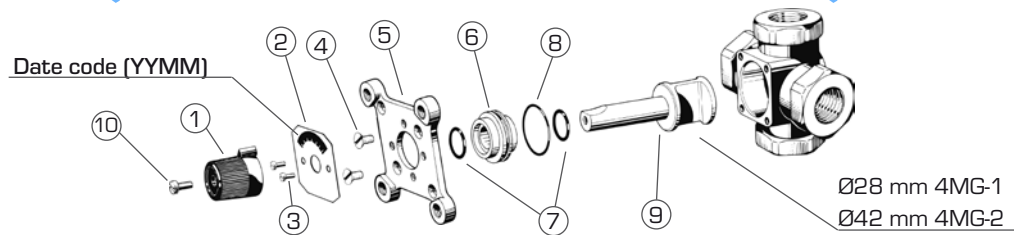

SPARE PARTS

SERIES 3MG AND 3HG

Pos. Applies to Art.No.	Applies to Valve type	up to (YYMM)	1 Handle knob/Lever	1 - 10 Interior complete	6 - 8 Jointing set
1100 01 00 1100 02 00 1100 03 00 1100 04 00 1100 05 00 1100 07 00 1100 11 00 1100 16 00 1100 21 00 1100 23 00	3MG15 - 3MG28		1700 75 00	1700 24 00	1700 06 00
1100 24 00 1100 27 00	3MG25-12, 3MG32-18		1700 75 00	1700 25 00	1700 06 00
1135 05 00 1135 12 00	3HG25		1700 75 00	1700 43 00	1700 06 00

SPARE PARTS

SERIES 4MG, 4HG, 5MG AND TM

Pos. Applies to Art.No.	Applies to Valve type	up to (YYMM)	1 Handle knob/Lever	1 - 10 Interior complete	6 - 8 Jointing set
1100 34 00 1100 36 00 1100 39 00 1100 42 00	4MG15 - 4MG25-8		1700 75 00	1700 38 00	1700 06 00
1100 47 00 1100 49 00	4MG25-12/4MG32-18		1700 75 00	1700 41 00	1700 06 00
1135 01 00 1135 02 00	4HG25-8, 4HG25-6.3		1700 75 00	1700 37 00	1700 06 00
1135 08 00 1135 11 00	4HG25-10		1700 75 00	1700 42 00	1700 06 00
1130 04 00	TM22	9412	1700 75 00	1700 37 00	1700 06 00
1130 04 00	TM20		1700 75 00	1700 42 00	1700 06 00
1100 52 00 1100 53 00	5MG25-8, 5MG32-18		1700 75 00	-	1700 06 00