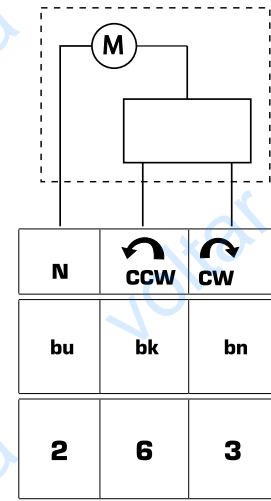

STZ-120

CE
LVD 2006/95/EC
EMC 89/336/EEC
RoHS 2002/95/EEC

VRG130, VRG140, VRG230, VRG330, VRB140

4a

4b

N	↺ CCW	↻ CW	C	NO	NC
bu	bk	bn	wh	rd	og
2	6	3	1	4	5

	0° - 45°	45° - 90°
NO		
NC		