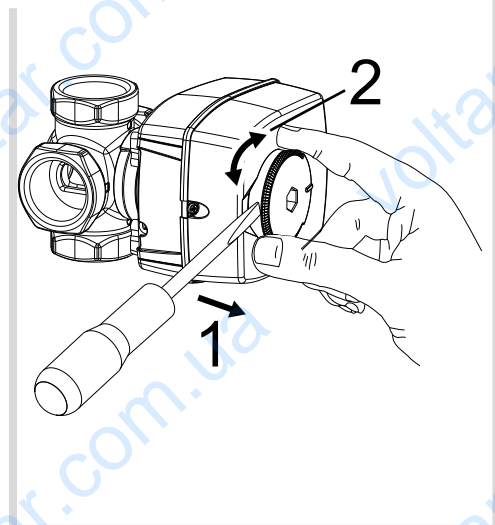

STZ-120

CE
LVD 2006/95/EC
EMC 89/336/EEC
RoHS 2002/95/EEC

VRG130, VRG140, VRG230, VRG330, VRB140

4a

4b

N	↺ CCW	↻ CW	C	NO	NC
bu	bk	bn	wh	rd	og
2	6	3	1	4	5

	0° - 45°	45° - 90°
NO		
NC		