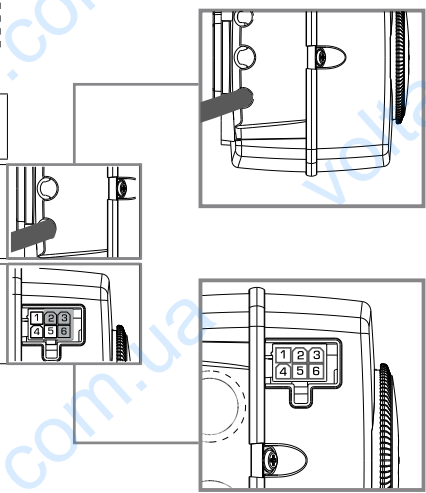

STZ-120

CE
LVD 2006/95/EC
EMC 89/336/EEC
RoHS 2002/95/EEC

VRG130, VRG140, VRG230, VRG330, VRB140

4a

4b

N	↺ CCW	↻ CW	C	NO	NC
bu	bk	bn	wh	rd	og
2	6	3	1	4	5

	0° - 45°	45° - 90°
NO		
NC		