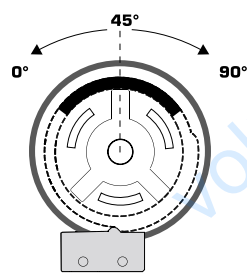

STZ-120

CE
LVD 2006/95/EC
EMC 89/336/EEC
RoHS 2002/95/EEC

VRG130, VRG140, VRG230, VRG330, VRB140

4a

4b

N	↺ CCW	↻ CW	C	NO	NC
bu	bk	bn	wh	rd	og
2	6	3	1	4	5

	0° - 45°	45° - 90°
NO		
NC		