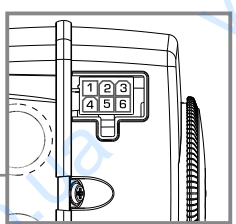

STZ-120

CE
LVD 2006/95/EC
EMC 89/336/EEC
RoHS 2002/95/EEC

VRG130, VRG140, VRG230, VRG330, VRB140

4a

4b

N	↺ CCW	↻ CW	C	NO	NC
bu	bk	bn	wh	rd	og
2	6	3	1	4	5

	0° - 45°	45° - 90°
NO		
NC		