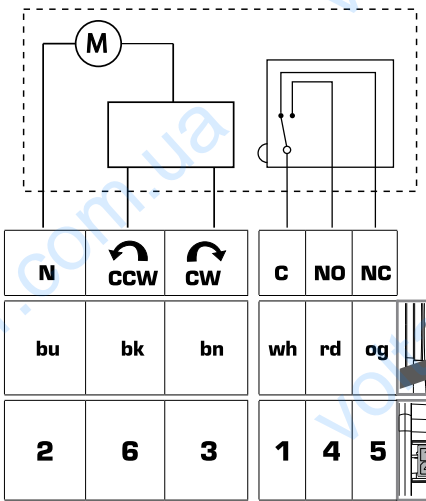

STZ-120

CE
LVD 2006/95/EC
EMC 89/336/EEC
RoHS 2002/95/EEC

VRG130, VRG140, VRG230, VRG330, VRB140

4a

4b

N	↺ CCW	↻ CW	C	NO	NC
bu	bk	bn	wh	rd	og
2	6	3	1	4	5

	0° - 45°	45° - 90°
NO		
NC		