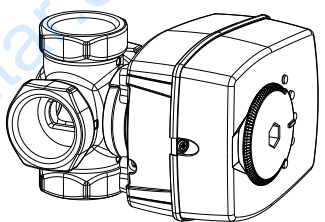

STZ-120

CE
LVD 2006/95/EC
EMC 89/336/EEC
RoHS 2002/95/EEC

VRG130, VRG140, VRG230, VRG330, VRB140

4a

4b

N	↺ CCW	↻ CW	C	NO	NC
bu	bk	bn	wh	rd	og
2	6	3	1	4	5

	0° - 45°	45° - 90°
NO		
NC		